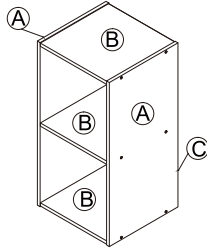

CAUTION:

1. ADULT SUPERVISION IS REQUIRED DUE TO SMALL PARTS. CARE SHOULD BE TAKEN IN THE UNPACKING AND ASSEMBLY OF THE PRODUCT.
2. ASSEMBLE ON SOFT SURFACES TO PREVENT DAMAGE TO THE PRODUCT FINISH.
3. MAKE SURE ALL PARTS ARE INCLUDED BEFORE ASSEMBLY.
4. PLACE 2 CUBE CABINET ON FLAT, LEVEL SURFACE. 2 CUBE CABINET WILL NOT BE STABLE ON HIGH PILE CARPETING OR OUT OF LEVEL SURFACES. NOT FOR USE ON HIGH PILE CARPETING OR OTHER SIMILAR SURFACES.

Do you have any questions? Missing small parts or hardware? If you need assistance with the assembly of your 2 CUBE CABINET please e-mail our Customer Service Department at: support@fourstari.com or call us at **(508) 473-7688** or **(800) 639-3803**

Please include the following information in your email:
• Where item was purchased • Item, model, style or SKU number listed on instructions or box • Part number, description of the part and quantity needed
This information will help us get the proper part to you faster

ASSEMBLY TOOLS REQUIRED
RUBBER Mallet
SCREWDRIVER

NO	PARTS LIST	QTY
A	SIDE PANEL	2 PCS
B	SHELF PANEL	3 PCS
C	BACK PANEL	1 PCS

NO	HARDWARE LIST	QTY
1	SCREW	12 PCS
2	POWER PIN	12 PCS

ASSEMBLY INSTRUCTIONS