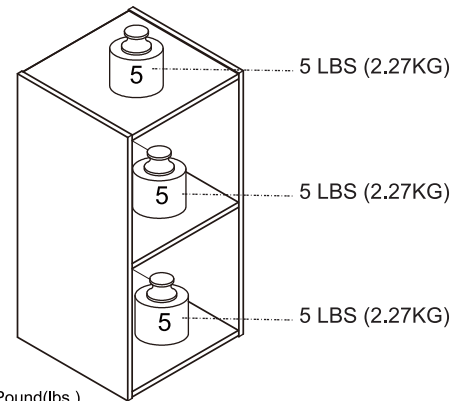

ASSEMBLY TOOLS REQUIRED
RUBBER Mallet
SCREWDRIVER

| NO | PARTS LIST | QTY |
|----|-------------|-------|
| A | SIDE PANEL | 2 PCS |
| B | SHELF PANEL | 3 PCS |
| C | BACK PANEL | 1 PCS |

| NO | HARDWARE LIST | QTY |
|----|-----------------------------------------------------------------------------------------------|--------|
| 1 | SCREW  | 12 PCS |
| 2 | POWER PIN  | 12 PCS |

ASSEMBLY INSTRUCTIONS

STEP 1
ATTACH SHELF PANEL (B) TO SIDE PANEL (A) USING SCREW (1).

STEP 2
ATTACH SHELF PANEL (B) TO SIDE PANEL (A) USING SCREW (1).

STEP 3
ATTACH BACK PANEL (C) USING POWER PIN (2) AS SHOWN

Recommended Maximum Weight

*Unit in Pound(lbs.)

CAUTION: MAXIMUM LOADING CAPACITY IS 15 LBS.
DO NOT SIT, STAND, LEAN, WALK CLIMB OR JUMP ON FURNITURE! FAILURE TO COMPLY WITH THIS CAUTION COULD RESULT IN PERSONAL INJURY AND/OR PROPERTY DAMAGE!