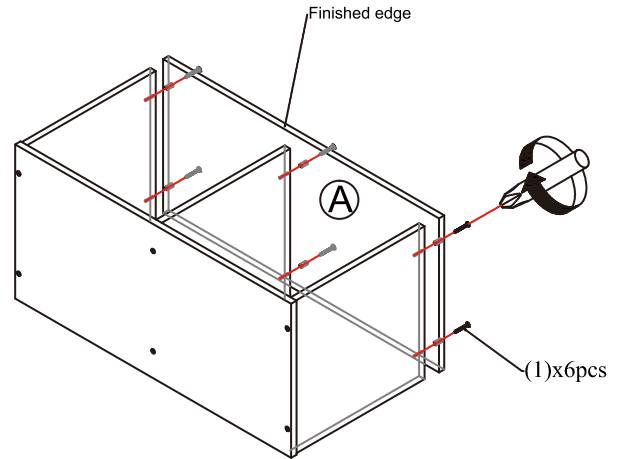

ASSEMBLY TOOLS REQUIRED
RUBBER Mallet
SCREWDRIVER

| NO | PARTS LIST | QTY |
|----|-------------|-------|
| A | SIDE PANEL | 2 PCS |
| B | SHELF PANEL | 3 PCS |
| C | BACK PANEL | 1 PCS |

| NO | HARDWARE LIST | QTY |
|----|-----------------------------------------------------------------------------------------------|--------|
| 1 | SCREW  | 12 PCS |
| 2 | POWER PIN  | 12 PCS |

ASSEMBLY INSTRUCTIONS

STEP 1
ATTACH SHELF PANEL (B) TO SIDE PANEL (A) USING SCREW (1).

STEP 2
ATTACH SHELF PANEL (B) TO SIDE PANEL (A) USING SCREW (1).

STEP 3
ATTACH BACK PANEL (C) USING POWER PIN (2) AS SHOWN